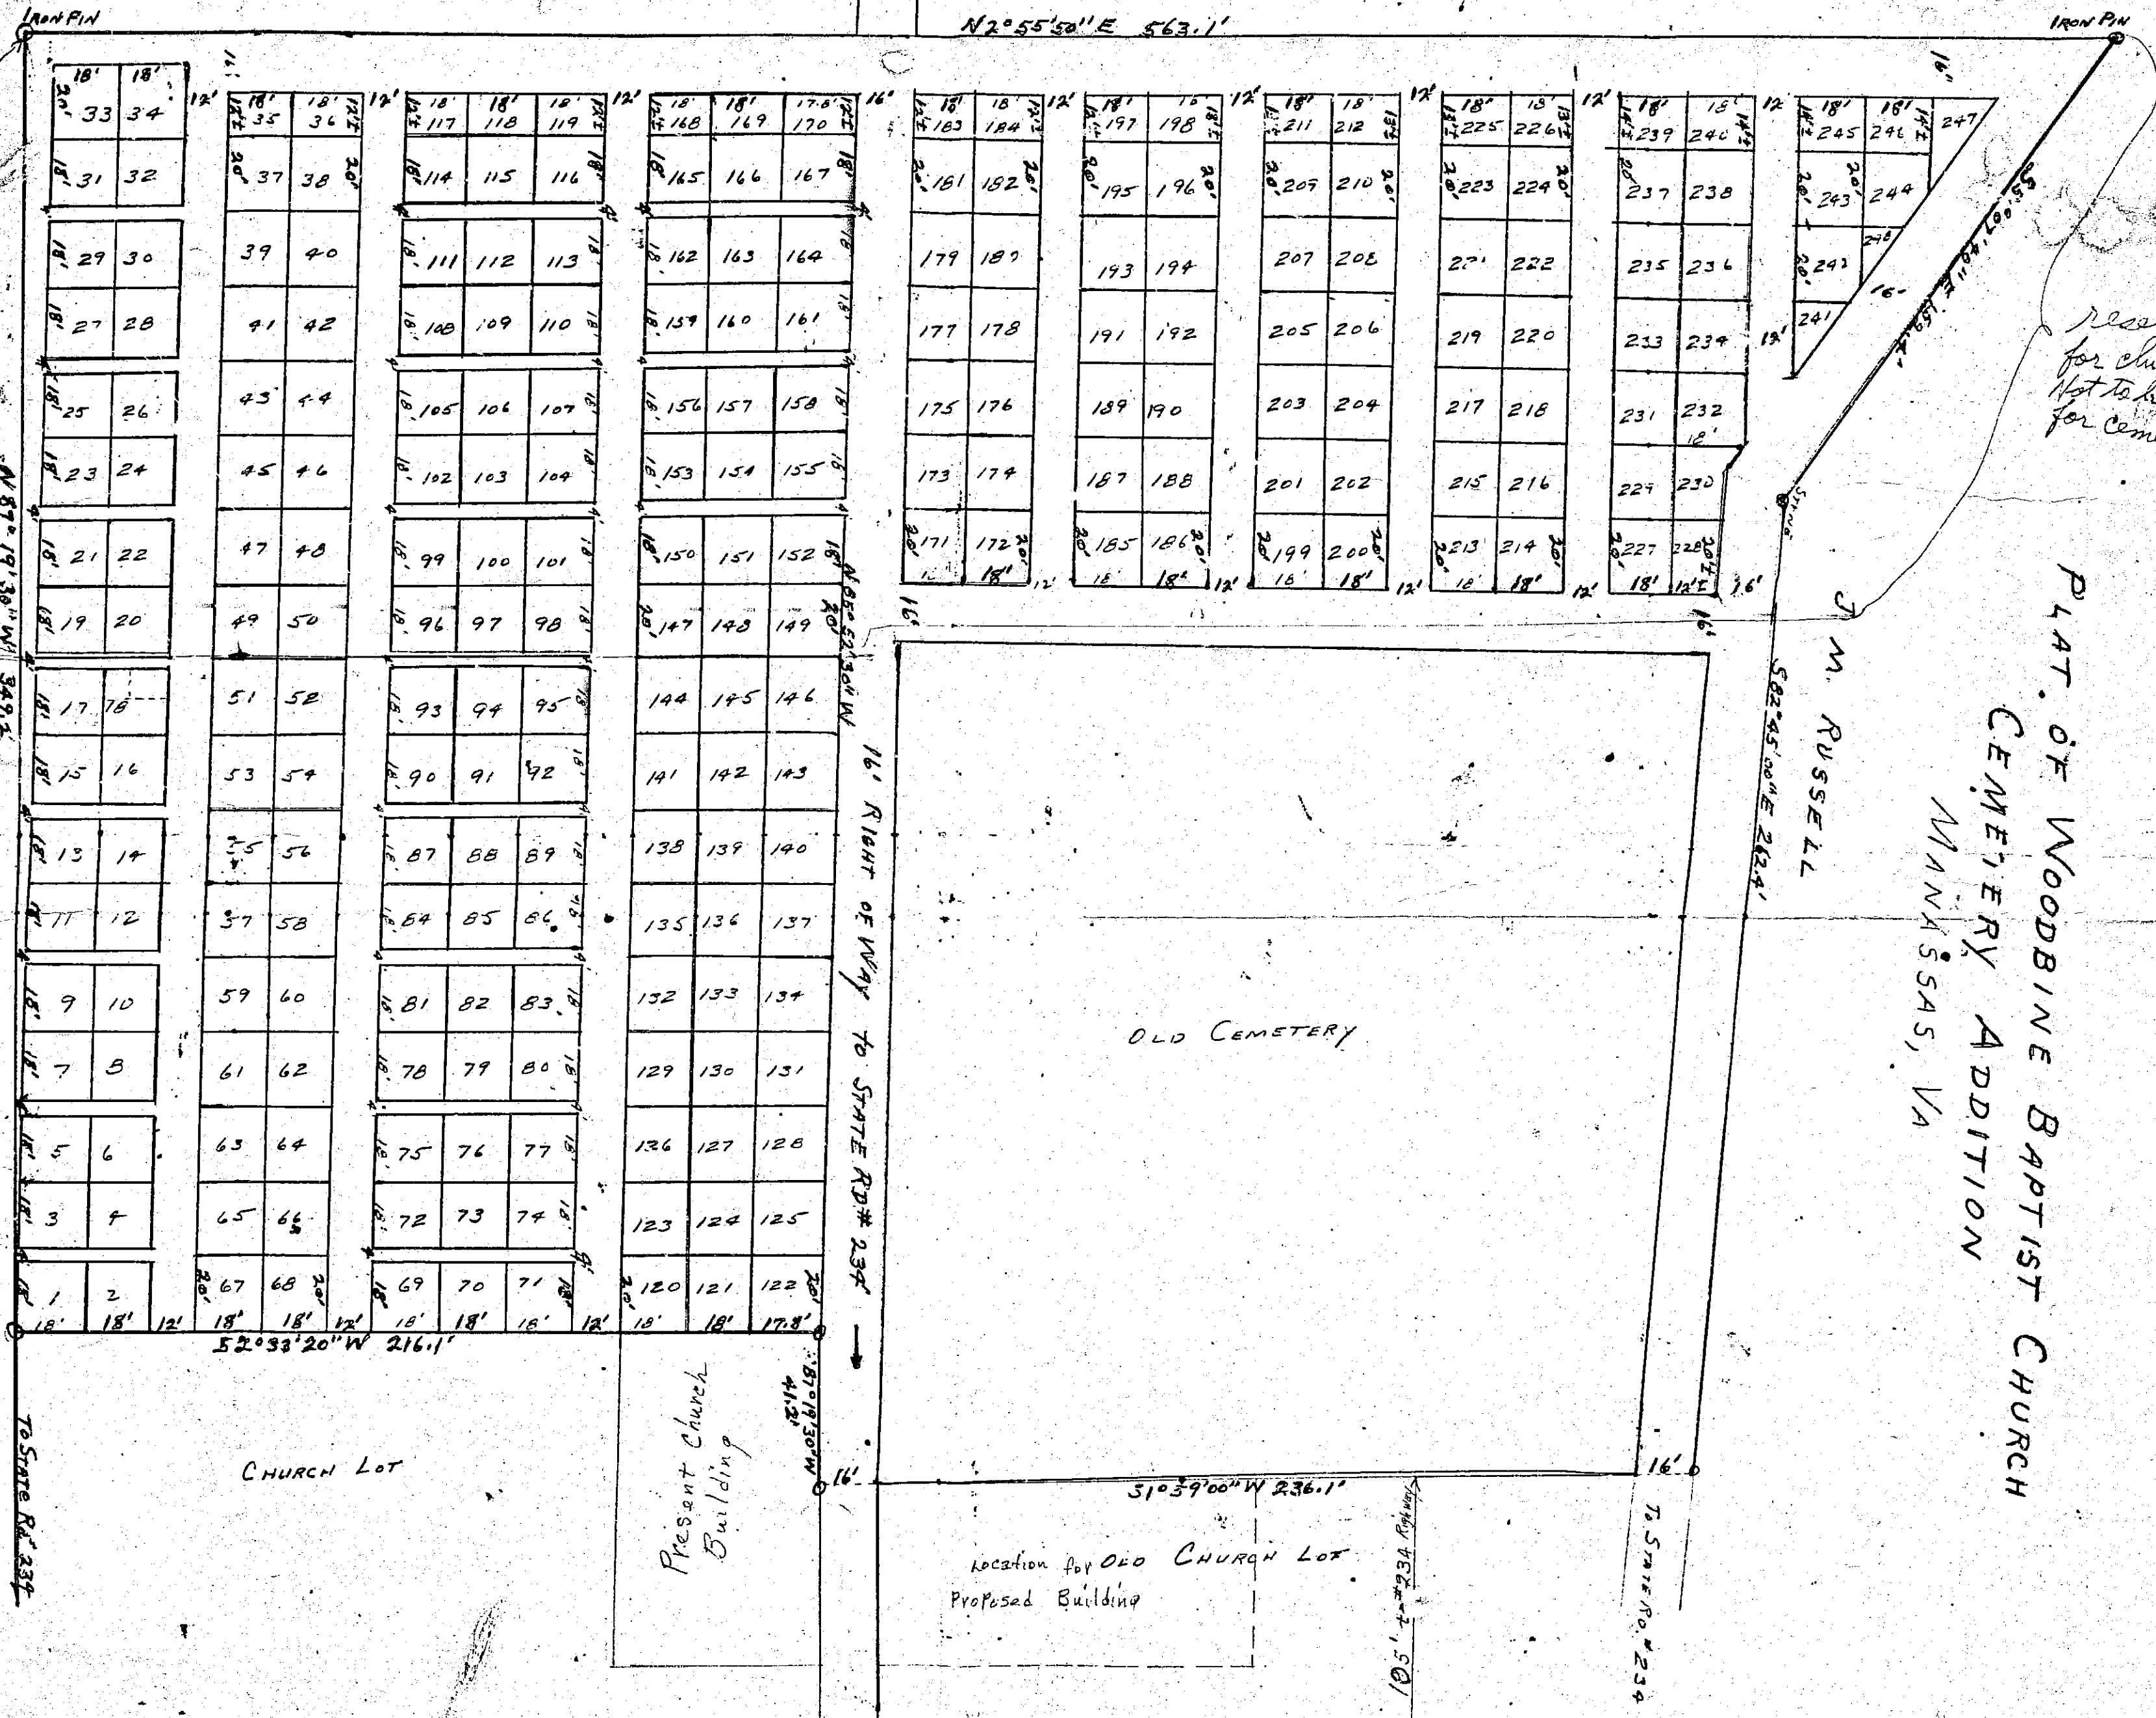

DR. A. J. FERLAZZO

Magnetic
Scale 1" = 30'
9-10-57

This area is reserved for
Church use Not to be
Sold for Cemetery lots

reserved
for church use
Not to be sold
for Cemetery lots

PLAT OF WOODBINE BAPTIST CHURCH
CEMETERY ADDITION
MANASSAS, VA

J. M. RUSSELL

September 10, 1957
A. J. Ferlazzo

CHURCH LOT

Present Church Building

location for OLD CHURCH LOT
Proposed Building

DR. A. J. FERLAZZO

N 87° 19' 30\"/>

N 87° 19' 30\"/>

S 82° 45' 00\"/>

To State Rd. # 234

0475